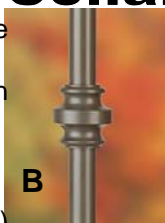

Sold in packs of 2

AB22AW-B/W

45 Degree Angle Wedge

Sold in packs of 2

AB45AW-B/W

Baskets & Collars

Decorative Accent For use on 3/4" Classic Balusters (All Colors)

		SKU	EACH
A	Basket	ABBASK__	
B	Collar	ABCOLLAR__	