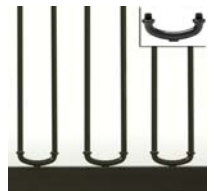

Stair Adapters

(must buy connector separate)

ABADSA-__