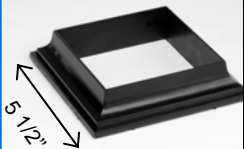

Post Skirts

4 x 4

AB44NSKRT-B/W