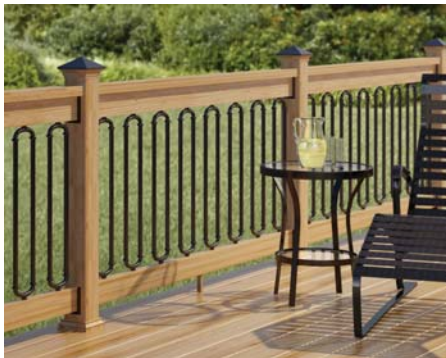

DUO CONNECTORS

Arched Duo Connectors

- Compatible with the Classic & Colonial baluster styles.
- Black, White, Bronze
- 2 per pack, installs 2 balusters.

ABADC-__

Stair Adapters

(must buy connector separate)

ABADSA-__