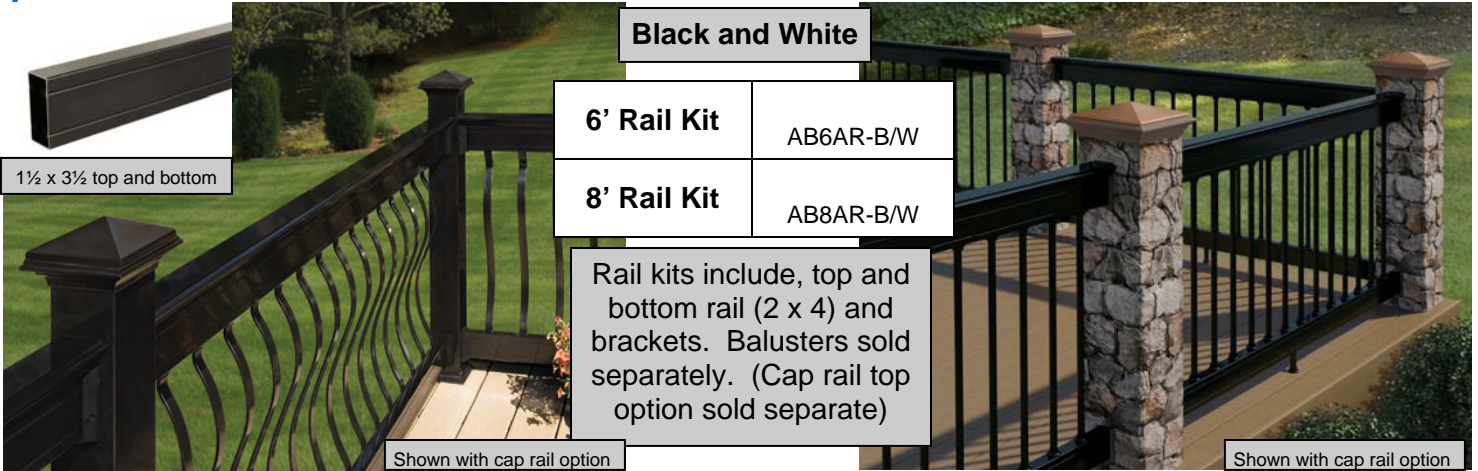

Decorators Aluminum Railing

Decorators aluminum railing is made of heavy gauge aluminum with a thick powder-coated finish. It is designed to work with ALL Decorator baluster styles.

Black and White

6' Rail Kit

AB6AR-B/W

8' Rail Kit

AB8AR-B/W

Rail kits include, top and bottom rail (2 x 4) and brackets. Balusters sold separately. (Cap rail top option sold separate)

Shown with cap rail option

Shown with cap rail option

Post Sleeves

Designed to fit over standard 4x4 treated or cedar wood post.

4 x 4 x 40-1/4"

AB4044DP-B/W

4 x 4 x 52"

AB5244DP-B/W

Cap Rail Kit

Cap Rail attaches to top rail to add design

6' Cap Rail

AB6CR-B/W

8' Cap Rail

AB8CR-B/W

Post Skirts

4 x 4

AB44NSKRT-B/W

Post Cap

Black High Point Pyramid

4 x 4

AB44NCAP-B/W

Straight Rail Brackets

Sold in packs of 2

ABRB-B/W

Stair Rail Brackets

Sold in packs of 2

ABRSC-B/W

22.5 Degree Angle Wedge

Sold in packs of 2

AB22AW-B/W

45 Degree Angle Wedge

Sold in packs of 2

AB45AW-B/W

Baskets & Collars

Decorative Accent For use on 3/4" Classic Balusters (All Colors)

		SKU	EACH
A	Basket	ABBASK__	
B	Collar	ABCOLLAR__	

Centerpieces

ABCF__

ABCN__

ABCC__

Available in black and bronze.

		SKU	EACH
1	Fleur-de-lis	ABCF__	
2	Nouveau	ABCN__	
3	Classical	ABCC__