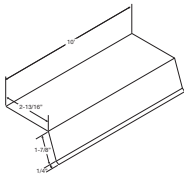

10'0" length
Nominal Thickness 0.019"
51 lbs. per carton
50 pieces per carton / 500 feet

Black, Clay, Dark Bronze,
Flint, Mist, Musket Brown,
Norwegian Wood, Pearl,
Royal Brown, Scotch Pine,
Tan, Terratone, White