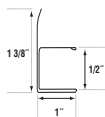

36705

1/2" F-Channel

1" Face
For use with Double 6 Aluminum Soffit

12'0" length
37 lbs. per carton
25 pieces per carton / 300 feet

Almond, Clay, Gray, Mist, Musket Brown, Pearl, Royal Brown, Tan, Terratone, White