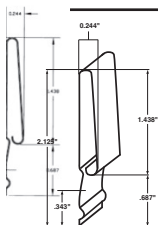

36604

Gable Trim

12'0" length
16.9 lbs. per carton
20 pieces per carton / 200 feet

Black, Briarwood, Cream, Dark Bronze, Forest, Musket Brown, Royal Brown, Tan, Terratone, White