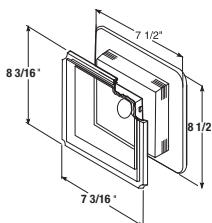

UNIBLOCKSC

J-Block® Mounting Block
Uses: Light Fixtures, Electrical receptacles and water faucets.

See color matrix

7-3/16" x 8-3/16" surface dimensions
7-1/2" x 8-1/2" flange dimensions
1/2" adjusts to 1-1/4" J-Channel I.D.
.6 lbs. per carton
10 pieces per carton