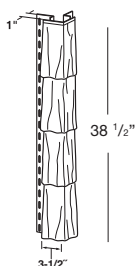

558 Cedar Spectrum Hand-Split Outside Corner Post

3 1/2" width
Thickness .100" Nominal
20 lbs. per carton
10 pieces per carton
30 ft. exposure per carton
18 cartons per pallet

Standard Colors

Almond, Cream, Clay, Flint, Gray, Pearl, Tan, Thistle, White, Hampton Red, Pewter, Sagebrook, Wedgewood,

Shaded Colors*

Shaded Cedar,
Shaded Gray

* Upcharge applies.