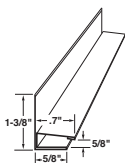

36706

5/8" F-Channel

12'0" length
20 lbs. per carton
25 pieces per carton / 300 feet

White, Musket Brown