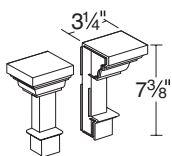

BRKENDCAP

Brick Endcaps

White (Paintable)

For use with window mantel 120

7-3/8" height
3-1/4" width
3 lbs. per carton
2 pieces per carton
(includes styrene adhesive)