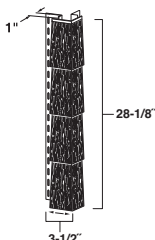

557 Shingle Cedar Spectrum Outside Corner Post

3 1/2" width
Thickness .100" Nominal
15.7 lbs. per carton
10 pieces per carton
23.3 ft. exposure per carton
18 cartons per pallet

Standard Colors

Almond, Amber, Bayou, Cream, Clay, Flint, Gray, Hampton Red, Hazelnut, Olive, Palm, Pearl, Pewter, Sagebrook, Shadow, Tan, Teak, Thistle, Wedgewood, White Briarwood

Shaded Colors*

Shaded Cedar,
Shaded Gray