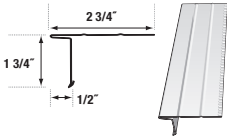

36718 Durabuilt Long Neck Drip Edge

10'0" length
Nominal Thickness 0.016"
42 lbs. per carton
50 pieces per carton / 500 feet

Almond, Beige, Black,
Clay, Cream, Dark Bronze,
Flint, Forest, Gray, Mist,
Musket Brown, Pearl,
Royal Brown, Tan,
Terratone, White