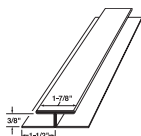

36699

3/8" H/T-Channel

10'0" length
20 lbs. per carton
10 pieces per carton / 100 feet

Almond, Beige, Black, Briarwood, Clay, Cream, Dark Bronze, Flint, Forest, Gray, Mist, Musket Brown, Norwegian Wood, Pearl, Royal Brown, Scotch Pine, Tan, Teak, Terratone, White