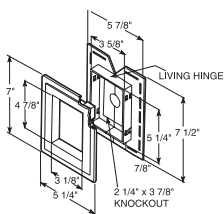

MBLOCKR®
Split Recessed J-Block®
Mounting Block

See color matrix

Uses: Faucets, Electrical Outlets.
Hinged to fit around existing fixtures.

5-1/4" x 7" surface dimensions
5-7/8" x 7-1/2" flange dimensions
3/4" adjusts to 1-1/4" J-Channel I.D.
Scored Knockout:
2-1/4" x 3-7/8" rectangle
4 lbs. per carton
10 pieces per carton

EBLOCKXL®
UL® Approved
Electrical Block with Lid
Works with siding and masonry applications. Includes electrical face plates and screws.

Limited colors available:

Almond, Amber, Bayou, Beige, Blue, Briarwood, Clay, Coastal Blue*, Cream, Flint, Gray, Hampton Red, Hearthstone Brown*, Mist, Musket Brown, Northern Oak*, Olive, Palm, Pearl, Pewter, Redwood*, Sagebrook, Shaded Cedar*, Shaded Gray*, Shadow, Tan, Teak, Thistle, Wedgewood

5" x 6-3/4" surface dimensions
7" x 8-1/2" flange dimensions
1/2" adjusts to 1-1/4"

1 lbs. per carton
1 piece per carton

* Recommended solid color match for a variegated color