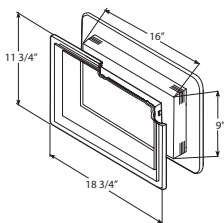

UNIBLOCKXL

Large J-Block
Mounting Block

See color matrix

9" x 16" surface dimensions
11.67" x 18.71" flange dimensions
1-1/4" J-Channel I.D.
1/2" adjusts to 1-1/4" J-Channel I.D.
Scored Knockouts:
Round: 3-11/16" diameter
Rectangle: 2-3/8" x 3-3/4"
5 lbs. per carton
4 pieces per carton