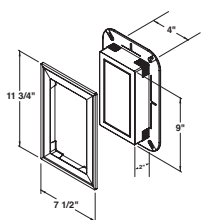

FMEBLOCK

Large J-Block®
Mounting Block

See color matrix

7-1/2" x 11-3/4" surface dimensions
1/2" adjusts to 1-1/4" J-Channel I.D.
2.8 lbs. per carton
4 pieces per carton
Knockouts: Works with UL EBOX (sold separately)