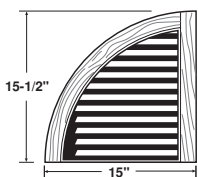

ARCH15LV

Open Louvered Arch Top
Note: Applies to 15" width shutters only.

Nominal 15" wide
High-density copolymer
Baked-on acrylic finish
1 pair carton
3 lbs. per carton

(33) Black, (99) Blackwatch Green, (41) Blue, (59) Brown, (I,J) Dark Berry, (95) Dark Navy, (56) Dark Spruce, (SM) Georgetown Blue, (16) Gray, (55) Green, (52) Pebblestone Clay, (PE) Peppercorn, (38) Red, (93) Spanish Moss, (SL) Terra Brown, (SK) Vineyard Red, (11) White, (58) Winestone