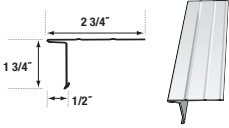

36719 Commercial Long Neck Drip Edge

10'0" length
Nominal Thickness 0.019"
51 lbs. per carton
50 pieces per carton / 500 feet

Almond, Beige, Black, Clay,
Cream, Dark Bronze, Flint,
Forest, Gray, Mist, Musket
Brown, Norwegian Wood,
Pearl, Royal Brown, Scotch
Pine, Tan, Teak,
Terratone, White