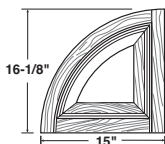

ARCH15RP
Raised Panel Arch Top

Note: Applies to 15" width shutters only.

Nominal 15" wide
High-density copolymer
Baked-on acrylic finish
1 pair carton
3 lbs. per carton

(33) Black, (99) Blackwatch Green, (41) Blue, (59) Brown, (IJ) Dark Berry, (95) Dark Navy, (56) Dark Spruce, (SM) Georgetown Blue, (16) Gray, (55) Green, (52) Pebblestone Clay, (PE) Peppercorn, (38) Red, (93) Spanish Moss, (SL) Terra Brown, (SK) Vineyard Red, (11) White, (58) Winestone