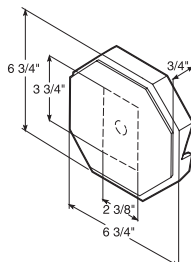

EZBLK110

Octagon Surface Mount
(Dutch Lap)

See color matrix

*Uses: Light Fixtures, Electrical
Outlet Receptacles, Water Faucets.*

6-3/4" X 6-3/4" surface dimensions

3/4" projection

Scored Knockouts:

1" diameter round

2-3/8" X 3-3/4" rectangle

4 lbs. per carton

10 pieces per carton