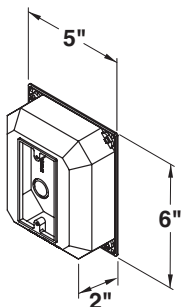

EBOX

Electric Block

Black Polycarbonate

Uses: For use with FMEBLOCK

5" x 6" surface dimensions
4.5 lbs. per carton
8 pieces per carton
UL Approved