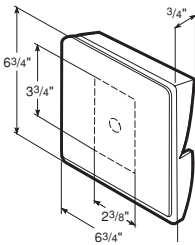

COLORS

EBLOCK

UL[®] Electrical Block
Includes electrical box and mounting block. Can be used with insulated siding.

See color matrix

7 1/8" x 7 3/4"
Siding Receiver: 3/4"– 1-1/4" in 1/8" increments
Scored Knockouts
1 lb. per carton
1 piece per carton