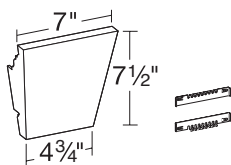

KEYSTN

Keystone
For use with long length mantel
system window mantel 120

White (Paintable)

7 - 1/2" height
7" top width
4-3/4" bottom width
1 lb. per carton
1 pieces per carton
(includes mounting hardware)