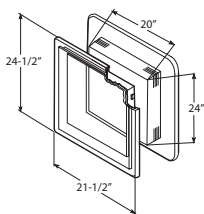

DESCRIPTION
& PACKAGING

COLORS

METERLG

Large Meter Base J-Block®

See color matrix

*Uses: Hose Racks,
Electrical Meter Bases*

20" x 24" surface dimensions
21-1/2" x 24-1/2" flange dimensions
1/2" adjusts to 1-1/4" J-Channel I.D.
4 lbs. per carton
1 pieces per carton