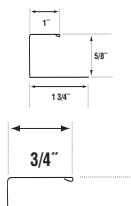

METAL ACCESSORIES

DESCRIPTION & PACKAGING

COLORS

36693

5/8" J-Channel

12'0" length
22.5 lbs. per carton
25 pieces per carton / 300 feet

Almond, Briarwood, Clay, Cream, Flint, Gray, Musket Brown, Pearl, Tan, Teak, Thistle, White