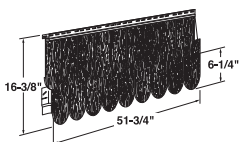

559 Cedar Spectrum Round Cut Siding†

51 3/4" length
Thickness .080" Nominal
39 lbs. per carton
12 per carton / 1/2 square
8 squares per pallet

† Requires 7/8" pocket accessories.

Standard Colors

Almond, Cream, Clay, Flint, Gray, Pearl, Tan, White