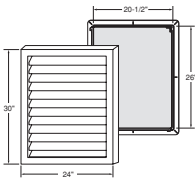

3/4" – 1-1/4" in 1/8" increments siding receiver
 1-1/2" thickness
 23.29 Sq. In. net free area
 4 lbs. per carton
 1 system per carton

RECTGV1824

18" X 24" Rectangular
 Gable Vent

See color matrix

3/4" – 1-1/4" in 1/8" increments siding receiver
 1-1/2" thickness
 92.88 Sq. In. net free area
 6 lbs. per carton
 1 system per carton