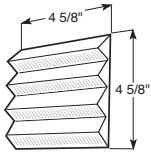

4-5/8" H X 4-5/8" W X 1-3/8" D Size
1 lb. per carton
5 pieces per carton

INTVENT

Soffit Intake/Exhaust Vent

See color matrix

Fire Hazard: NEVER use exhaust vent w/screen for dryer ventilation. Flammable buildup on screen can cause fire. Always use a vent that is specifically designed for dryer appliances.
Uses: Soffit Applications, Kitchen Exhaust, Bathroom Exhaust.