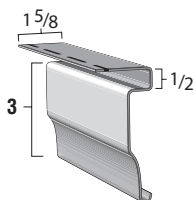

328

One Piece Wide Crown Mold Pebble Finish

12'6" length
46.46 lbs. per carton
24 pieces per carton / 300 feet
20 cartons per crate

Standard Colors

Almond, Beige, Blue,
Cream, Gray, Mist, Olive,
Pearl, Tan, White

Dark Colors

Clay, Flint