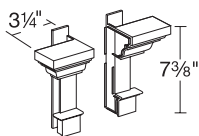

**DESCRIPTION
& PACKAGING**

COLORS

SDGENDCAP

Siding Endcaps

White (Paintable)

For use with window mantel 120

7-3/8" height
3-1/4" width
3 lbs. per carton
2 pieces per carton
(includes styrene adhesive)