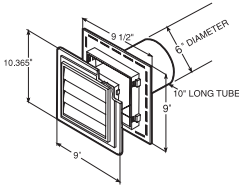

EXVENT6

6" Louvered Exhaust Vent

See color matrix

9" X 9" surface dimensions
9.5" X 10.365" flange dimensions
3/4" adjusts to 1-1/4" J-Channel I.D.
10" tube length
6" tube diameter:
1.2 lb. per carton
1 system per carton

INTAKE

Intake Louver

See color matrix

Note: For use with EXVENT