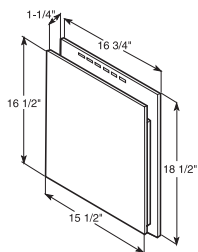

METER

Meter Base J-Block®

See color matrix

Uses: Hose Racks, Electrical Meter Bases.

16-1/2" x 15-1/2" surface dimensions
18-1/2" x 16-3/4" flange dimensions
1-1/4" J-Channel I.D.
10 lbs. per carton
5 pieces per carton