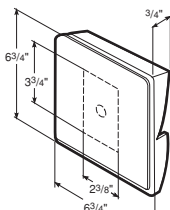

*Uses: Light Fixtures, Electrical
 Outlet Receptacles, Water Faucets.*

6-3/4" X 6-3/4" surface dimensions

3/4" projection

Scored Knockouts:

1" diameter round

2-3/8" X 3-3/4" rectangle

4 lbs. per carton

10 pieces per carton