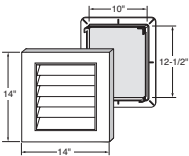

SQGV1414

14" Square Gable Vent

See color matrix

3/4" – 1-1/4" in 1/8" increments siding receiver
1-1/2" thickness
33.59 Sq. In. net free area
3 lbs. per carton
1 system per carton