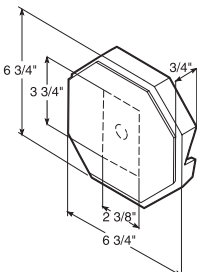

EZBLK080

Octagon Surface Mount
(Double 4" or Double 5")
Uses: Light Fixtures, Electrical Outlet Receptacles, Water Faucets.

See color matrix

6-3/4" X 6-3/4" surface dimensions
3/4" projection
Scored Knockouts:
1" diameter round
2-3/8" X 3-3/4" rectangle
4 lbs. per carton
10 pieces per carton