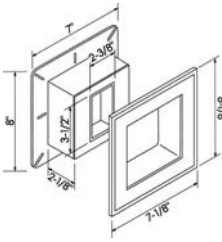

**DESCRIPTION
& PACKAGING**

COLORS

EBLOCK

UL® Electrical Block
Includes electrical box and mounting block. Can be used with insulated siding.

See color matrix

7 1/8" x 7 3/4"
Siding Receiver: 3/4"– 1-1/4" in 1/8" increments
Scored Knockouts
1 lb. per carton
1 piece per carton