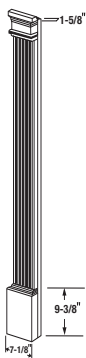

**DESCRIPTION
& PACKAGING**

COLORS

PILASTER96

Pilaster Set
(2 Pilasters, 6 Mounting
Clips, 2 Pilaster Caps, 2
Pilaster Bases)

7-1/2" width
1 pair per carton
96" height
15 lbs. per carton

White (Paintable)