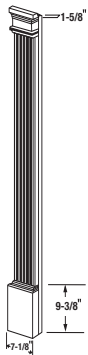

PILASTER144

Pilaster Set
(2 Pilasters, 6 Mounting
Clips, 2 Pilaster Caps, 2
Pilaster Bases)

7-1/2" width
1 pair per carton
144" height
20 lbs. per carton

White (Paintable)