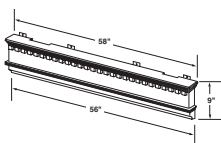

MANTEL

Door Surround Mantel

White (Paintable)

58" length
8 lb. per carton
1 pieces per carton