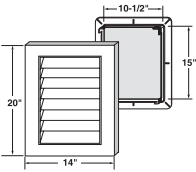

RECTGV

14" X 20" Rectangular
Gable Vent

See color matrix

3/4" – 1-1/4" in 1/8" increments siding receiver
1-1/2" thickness
23.29 Sq. In. net free area
4 lbs. per carton
1 system per carton