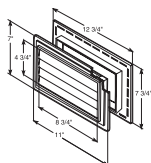

AIRVENT

Air Vent

18 Sq. In. net free area
7" X 11" surface dimensions
7-3/4" X 12-3/4" flange dimensions
3/4" adjusts to 1-1/4" J-Channel I.D.
4 lbs. per carton
5 systems per carton

See color matrix