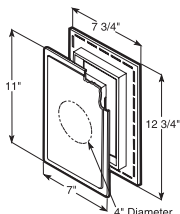

FMBLOCK

Large J-Block®
Mounting Block

See color matrix

*Uses: Light Fixtures, Mailboxes,
House Numbers.*

7" x 11" surface dimensions
7-3/4" x 12-3/4" flange dimensions
3/4" adjusts to 1-1/4" J-Channel I.D.
Scored Knockout:
4" Diameter Round
4 lbs. per carton
5 pieces per carton