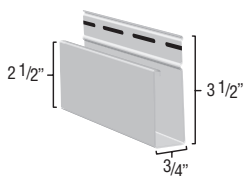

40029

Wide Flange J-Channel Pebble Finish

Standard Colors
Almond, Beige, Blue, Cream, Gray, Mist, Olive, Pearl, Tan, White

Dark Colors
Clay, Flint, Thistle

12'6" length
55 lbs. per carton
20 pieces per carton / 250 feet
24 cartons per crate

NOTE: Replacing #316