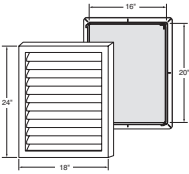

RECTGV1824

18" X 24" Rectangular
Gable Vent

See color matrix

3/4" – 1-1/4" in 1/8" increments siding receiver
1-1/2" thickness
92.88 Sq. In. net free area
6 lbs. per carton
1 system per carton