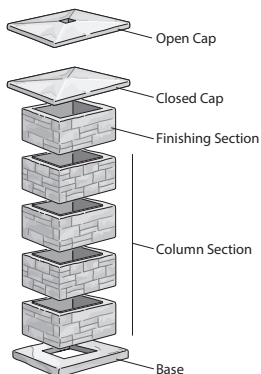

2"

Part #	Carton Weight	Pcs. per Carton	Coverage	Cartons per Pallet
75513211	72 lbs.	25 pcs.	5 linear ft.	32

MORTARLESS OFFERING

COLOR OPTIONS

Canyon	8067
Mystic	8078

The Column

Open Cap

Part #	Carton Weight	Dimensions	Pcs. per Carton	Cartons per Pallet
75516413	33 lbs.	2¼" h x 18" sq.	1	20