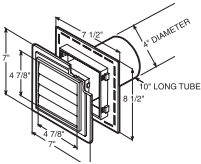

6" Dryer Hood

1/2" adjusts to 1 1/4"
6" diameter tube
1 system per carton
1 lb. per carton

See color matrix

**DESCRIPTION
& PACKAGING**

COLORS

EXVENT

Louvered Exhaust
 VentBlock

See color matrix