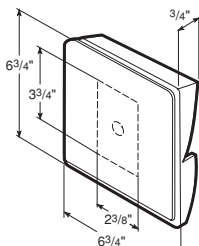

**DESCRIPTION
& PACKAGING**

COLORS

EZBLK050

Square Surface Mount
(Triple 3")

See color matrix

*Uses: Light Fixtures, Electrical Outlet
Receptacles, Water Faucets.*

6-3/4" X 6-3/4" surface dimensions

3/4" projection

Scored Knockouts:

1" diameter round

2-3/8" X 3-3/4" rectangle

4 lbs. per carton

10 pieces per carton