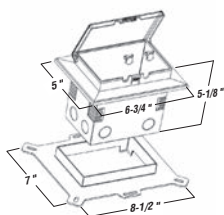

**DESCRIPTION
& PACKAGING**

COLORS

MBLOCK®
Mini J-Block®
Mounting Block

See color matrix

Uses: Doorbells, Electrical Outlets.

6" x 4-3/8" surface dimensions
3/4" adjusts to 1-1/4" J-Channel I.D.
6-7/8" x 5-1/4" flange dimensions:
Scored Knockouts:
1-1/8" diameter round
2-3/8" x 3-3/4" rectangle
10 pieces per carton

MBLOCKR®
Split Recessed J-Block®
Mounting Block

See color matrix

Uses: Faucets, Electrical Outlets.
Hinged to fit around existing fixtures.

5-1/4" x 7" surface dimensions
5-7/8" x 7-1/2" flange dimensions
3/4" adjusts to 1-1/4" J-Channel I.D.
Scored Knockout:
2-1/4" x 3-7/8" rectangle
4 lbs. per carton
10 pieces per carton

EBLOCKXL®
UL® Approved
Electrical Block with Lid
Works with siding and masonry applications. Includes electrical face plates and screws.

Limited colors available:

Almond, Amber, Bayou, Beige, Blue, Briarwood, Clay, Coastal Blue*, Cream, Flint, Gray, Hampton Red, Hearthstone Brown*, Mist, Musket Brown, Northern Oak*, Olive, Palm, Pearl, Pewter, Redwood*, Sagebrook, Shaded Cedar*, Shaded Gray*, Shadow, Tan, Teak, Thistle, Wedgewood

5" x 6-3/4" surface dimensions
7" x 8-1/2" flange dimensions
1/2" adjusts to 1-1/4"

1 lbs. per carton
1 piece per carton

* Recommended solid color match for a variegated color