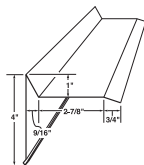

36733 Gravel Stop

10'0" length
Nominal Thickness 0.019"
42 lbs. per carton
50 pieces per carton / 500 feet

Black, Clay, Dark Bronze,
Musket Brown, Royal
Brown, Terratone,
White