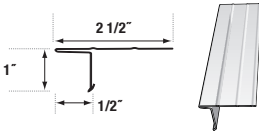

36717

Commercial ADE

Drip Edge

10'0" length / Nominal Thickness 0.019"
42 lbs. per carton
50 pieces per carton / 500 feet

Almond, Black, Dark
Bronze, Clay, Musket
Brown, Royal Brown,
Terratone, White