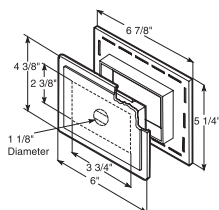

**DESCRIPTION
& PACKAGING**

COLORS