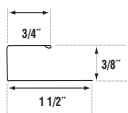

36690

3/8" J-Channel

12'0" length
16.8 lbs. per carton
25 pieces per carton / 300 feet

Almond, Beige, Black, Briarwood, Clay, Cream, Dark Bronze, Flint, Forest, Gray, Mist, Musket Brown, Norwegian Wood, Pearl, Royal Brown, Scotch Pine, Tan, Terratone, Teak, White