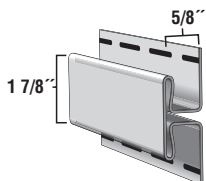

330

5/8" H-Mold

Pebble Finish

12'6" length
55.83 lbs. per carton
24 pieces per carton / 300 feet
24 cartons per crate

Standard Colors

Almond, Tan, White

Dark Color

Clay