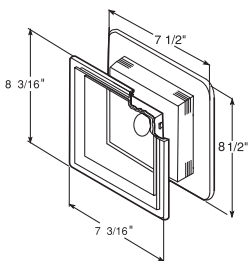

See color matrix

8-3/16" x 7-3/16" surface dimensions
7-1/2" x 8-1/2" flange dimensions
1/2" adjusts to 1-1/4" J-Channel I.D.
Scored Knockouts:
Round: 3-11/16" diameter
Rectangle: 2-3/8" x 3-3/4"
6 lbs. per carton
10 pieces per carton