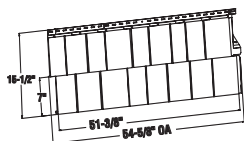

DESCRIPTION & PACKAGING

COLORS

556 Cedar Spectrum Shingle Siding†

54 5/8" length
Thickness .100" Nominal
43 lbs. per carton
10 pieces per carton / 1/2 square
7 squares per pallet

† Requires 7/8" pocket accessories.

Standard Colors

Almond, Amber, Bayou, Cream, Clay, Flint, Gray, Hampton Red, Hazelnut, Olive, Palm, Pearl, Pewter, Sagebrook, Shadow, Tan, Teak, Thistle, Wedgewood, White Briarwood,

Shaded Colors*

Shaded Cedar,
Shaded Gray