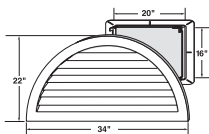

HRDGV

34" X 22" Half-Round
Gable Vent

See color matrix

3/4" – 1-1/4" in 1/8" increments siding
receiver
1-1/2" thickness
80.46 Sq. In. net free area
8 lbs. per carton
1 system per carton