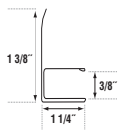

12'0" length
22.5 lbs. per carton
25 pieces per carton / 300 feet

Almond, Briarwood, Clay, Cream, Flint, Gray, Musket Brown, Pearl, Tan, Teak, Thistle, White

36692

3/8" F-Channel

1 1/4" Face
For use with Triple 4 and Quad 4 Aluminum Soffit