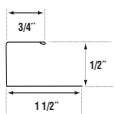

Almond, Beige, Black, Briarwood, Clay, Cream, Dark Bronze, Flint, Forest, Gray, Mist, Musket Brown, Norwegian Wood, Pearl, Royal Brown, Scotch Pine, Tan, Terratone, Teak, White

36713

1/2" J-Channel

12'0" length
17 lbs. per carton
25 pieces per carton / 300 feet