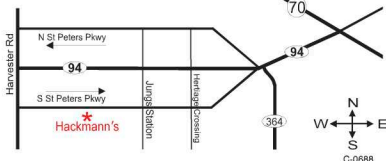

DJ: APR 2020 C0688 (B)